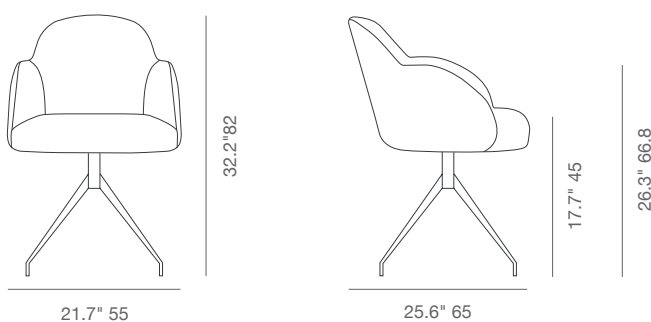

ALICE SPIDER

Alice Spider is a contemporary dining chair with an upholstered seat on swivel spider legs available in various of different finishes. The base is also available with casters upon desire, finished in chrome only. Alice Armchair is designed by the Industrial Modern team and it's suitable for both residential and commercial use.

FABRIC

off white boucle

DIMENSIONS

32.2"h x 21.7"w x 25.6"d

BOX SIZE

2pcs/box

SPECIAL ORDER

min. of 24 required

COM

1.4 yd

BASE

Aluminium / Aluminium Brass /
Aluminium Black Finish

BASE W/CASTERS

Chrome

* The height increases by 2" with casters.