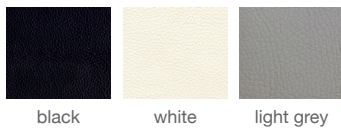

LEATHERETTE

PPM

CAMIRA WOOL

GENUINE LEATHER

BOUCLE FABRIC

NUBUCK FABRIC