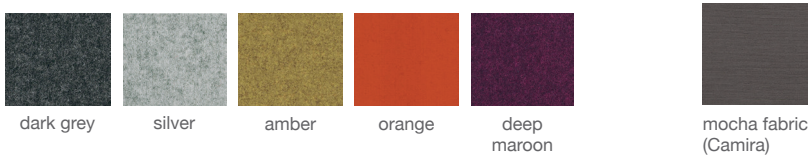

LEATHERETTE

PPM

CAMIRA WOOL

GENUINE LEATHER

BOUCLE FABRIC

NUBUCK FABRIC