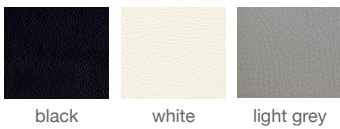

# ARIA WOOD STOOLS

Aria Wood Stool is a contemporary bar and counter stool with a comfortable upholstered seat and backrest on solid beech legs. With its chromed steel footrests, it is an ideal stool for bars and counters. The seat has a steel structure with "S" shape springs for extra flexibility and strength. This steel frame is molded by an injecting polyurethane foam. Aria Wood Stool is suitable for both residential and commercial use.

**LEATHERETTE**

**PPM**

**CAMIRA WOOL**

**GENUINE LEATHER**

**BOUCLE FABRIC**

**NUBUCK FABRIC**

**DIMENSIONS**

36"h x 16½"w x 21"d  
41½"h x 16½"w x 21"d