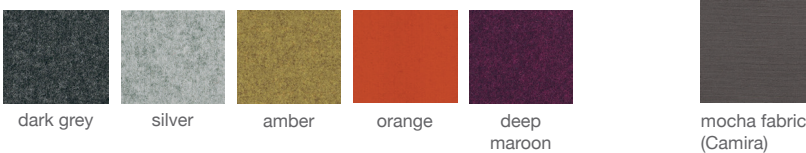

# ARIA WOOD STOOLS

Aria Wood Stool is a contemporary bar and counter stool with a comfortable upholstered seat and backrest on solid beech legs. With its chromed steel footrests, it is an ideal stool for bars and counters. The seat has a steel structure with "S" shape springs for extra flexibility and strength. This steel frame is molded by an injecting polyurethane foam. Aria Wood Stool is suitable for both residential and commercial use.

**LEATHERETTE**

**PPM**

**CAMIRA WOOL**

**GENUINE LEATHER**

**BOUCLE FABRIC**

**NUBUCK FABRIC**

**DIMENSIONS**

36"h x 16½"w x 21"d  
41½"h x 16½"w x 21"d