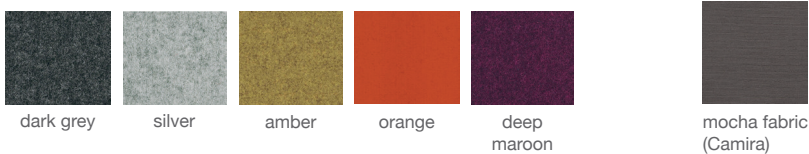

CAMIRA WOOL

GENUINE LEATHER

BOUCLE FABRIC

NUBUCK FABRIC