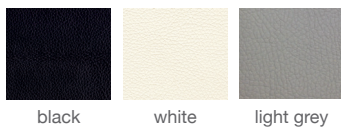

**COM**

1.25 yd

**COL**

22.5 sq. ft.

**WEIGHT CAP**

200 lbs

**BASE**

Walnut & Natural Finish

**LEATHERETTE**

**PPM**

**CAMIRA WOOL**

**GENUINE LEATHER**

**BOUCLE FABRIC**

**NUBUCK FABRIC**