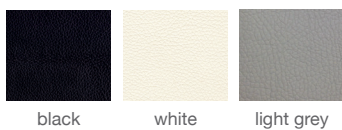

COM

1.25 yd

COL

22.5 sq. ft.

WEIGHT CAP

300 lbs

BASE

Beech Walnut & Wenge Finish / Natural Ash / American Walnut / Beech Walnut Finish with Chrome Ring

LEATHERETTE

PPM

CAMIRA WOOL

GENUINE LEATHER

BOUCLE FABRIC

NUBUCK FABRIC

17" 43

21" 53