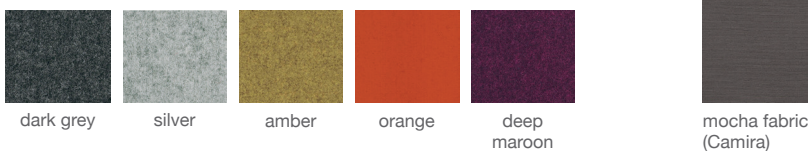

CAMIRA WOOL

GENUINE LEATHER

BOUCLE FABRIC

NUBUCK FABRIC

17" 43

21" 53