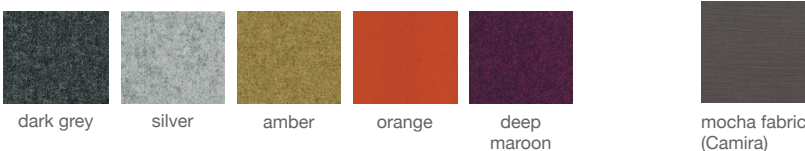

CAMIRA WOOL

GENUINE LEATHER

BOUCLE FABRIC

NUBUCK FABRIC

DIMENSIONS

31"h x 17"w x 21"d

WEIGHT

22 lbs

CUBIC FEET

11 lbs

SPECIAL ORDER

min. of 8 required

COM

1.25 yd

COL

22.5 sq. ft.

WEIGHT CAP

300 lbs

BASE

Beech Walnut Finish