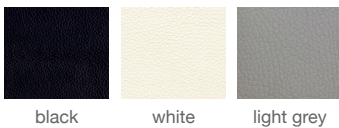

LEATHERETTE