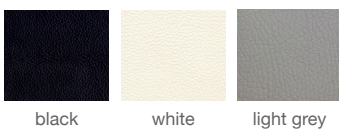

**LEATHERETTE**

**PPM**

**CAMIRA WOOL**

**GENUINE LEATHER**

**BOUCLE FABRIC**

**NUBUCK FABRIC**

17" 43

21" 53