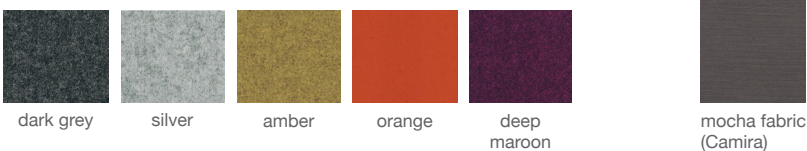

CAMIRA WOOL

GENUINE LEATHER

BOUCLE FABRIC

NUBUCK FABRIC

17" 43

21" 53

31" 79

18" 46