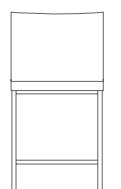

DIMENSIONS

36"h x 16½"w x 21"d
41½"h x 16½"w x 21"d

WEIGHT

29 lbs

CUBIC FEET

11 lbs

SPECIAL ORDER

min. of 8 required

COM

1.25 yd

COL

22.5 sq. ft.

WEIGHT CAP

300 lbs

BASE

Chrome / S. Steel /
Black Powder

LEATHERETTE

PPM

CAMIRA WOOL

GENUINE LEATHER

BOUCLE FABRIC

NUBUCK FABRIC

41½" 105

16½" 42

17" 43

29" 74

21" 53

36" 91

16½" 42

17" 43

24" 61

21" 53