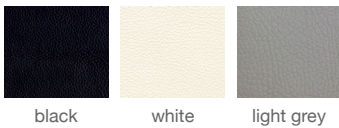

COM

1.25 yd

COL

22.5 sq. ft.

WEIGHT CAP

300 lbs

BASE

Chrome / S. Steel /
Black Powder

LEATHERETTE

PPM

CAMIRA WOOL

GENUINE LEATHER

BOUCLE FABRIC

NUBUCK FABRIC

41½" 105

16½" 42