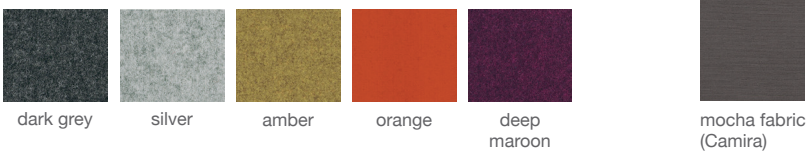

CAMIRA WOOL

GENUINE LEATHER

BOUCLE FABRIC

NUBUCK FABRIC

41½" 105

16½" 42

17" 43

29" 74

21" 53

36" 91

16½" 42

17" 43

24" 61

21" 53