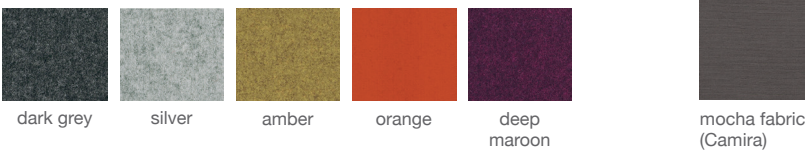

Brass Finish

LEATHERETTE

PPM

CAMIRA WOOL

GENUINE LEATHER

BOUCLE FABRIC

NUBUCK FABRIC

17" 43