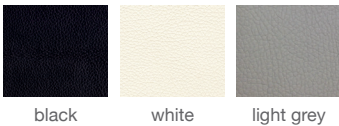

Brass Finish

LEATHERETTE

PPM

CAMIRA WOOL

GENUINE LEATHER

BOUCLE FABRIC

NUBUCK FABRIC

17" 43