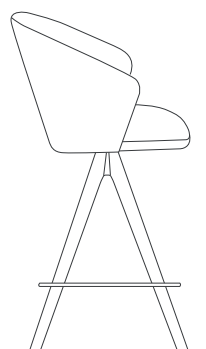

ATHENA PYRAMID MW STOOLS

Athena Pyramid MW is a contemporary swivel stool with a comfortable upholstered seat and backrest on . The seat has a steel structure with "S" shape springs for extra flexibility and strength. This steel frame molded by injecting polyurethane foam. Athena Pyramid MW Swivel Stool may be upholstered with variety of other colors as a special order with a minimum of quantity required. This contemporary stool is suitable for residential use. Athena Pyramid MW Swivel Stool is designed by Industrial Modern Team.

DIMENSIONS

39"h x 22"w x 24"d
43.5"h x 22"w x 24"d

WEIGHT CAP

200 lbs

SPECIAL ORDER

min. of 8 required

COM

1.4 yd

COL

25 sq. ft.

BASE

Walnut Veneer / Natural Veneer / Black Finish (Brass Footrest)

BOUCLE FABRIC

black

LEATHERETTE

light grey

22" 55.8

39" 99 - 43 1/2" 110 1/2

24" 61

24" 61 - 29" 73.6

32" 81 - 37" 94