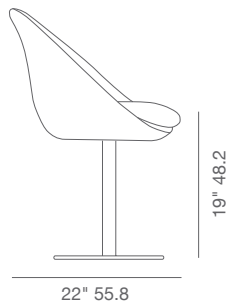

red

petrol blue

BOUCLE FABRIC

off white

FABRIC (CAMIRA)

red

21" 53.3

22" 55.8

DIMENSIONS

33.5"h x 21"w x 22"d

SEAT BOX SIZE

23"h x 27"w x 21"d
(1pc/box)

BASE BOX SIZE

6"h x 6"w x 8"d
(1pc/box)

SEAT BOX SIZE

14 lbs