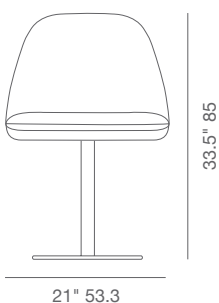

red

petrol blue

BOUCLE FABRIC

off white

FABRIC (CAMIRA)

red

21" 53.3

22" 55.8

DIMENSIONS

33.5"h x 21"w x 22"d

SEAT BOX SIZE

23"h x 27"w x 21"d
(1pc/box)

BASE BOX SIZE

6"h x 6"w x 8"d
(1pc/box)

SEAT BOX SIZE

14 lbs