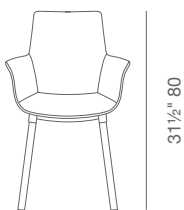

DIMENSIONS

31.5" h x 24" w x 24" d

WEIGHT

20 lbs

CUBIC FEET

8.5

SPECIAL ORDER

min. of 8 required

COM req.

1.5 yd

BASE

Beech Walnut Finish

LEATHERETTE

black

white

light grey

grey

WOOL (CAMIRA)

dark grey

silver

24" 61

24" 61