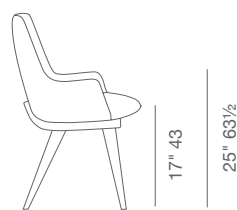

DIMENSIONS

31.5" h x 24" w x 24" d

WEIGHT

20 lbs

CUBIC FEET

8.5

SPECIAL ORDER

min. of 8 required

grey

WOOL (CAMIRA)

dark grey

silver

24" 61

24" 61