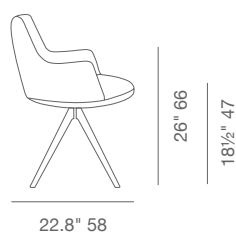

DIMENSIONS

31.8"h x 24"w x 22.8"d

WEIGHT

20 lbs

CUBIC FEET

8.5

SPECIAL ORDER

min. of 8 required

cherry

31.8" 80.7

24" 61

26" 66

18½" 47

22.8" 58