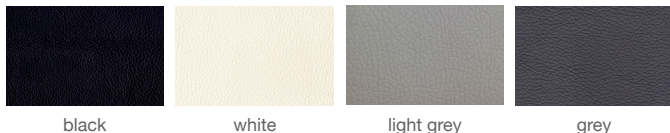

BOTTEGA PYRAMID SWIVEL

Bottega Pyramid Swivel is a contemporary dining chair with a comfortable upholstered seat and backrest on swivel pyramid wood legs. The seat has a steel structure with "S" shape springs for extra flexibility and strength. This steel frame is molded by an injecting polyurethane foam. Bottega Pyramid Swivel may be upholstered with variety of other colors as a special order with a minimum of quantity required. Bottega Pyramid Swivel is suitable for residential use only.

COM req.

1.5 yd

BASE

Beech Walnut Finish /
American Walnut /
Natural Ash

LEATHERETTE

black

white

light grey

grey

PPM

cinnamon

WOOL (CAMIRA)

dark grey

silver

turquoise

deep maroon

FABRIC (Camira-Era)

grey

red

BOUCLE FABRIC

blue-black

orange (Camira)

Off White (Camira)

VELVET