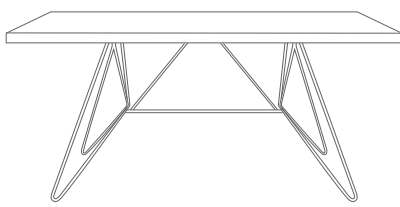

BILLIANI TABLE

With its straight forward aesthetic and durability Billiani Table will suit almost any environment. Thick hardwood tabletop and steel legs making an incredibly sturdy surface for working or dining purposes. The bevelled wood top gives clean crisp style to the table.

DIMENSIONS

30"h x 63"w x 31½"d

WEIGHT

99 lbs

BASE

Black Finish

TOP

American Walnut

63" 160

30" 76.2

21½" 54½