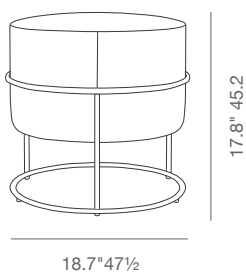

ERA FABRIC (CAMIRA)

turquoise

red

DIMENSIONS

17.8"h x 18.7"dia

BOX SIZE20"h x 21"w x 21"d
(1pc/box)**WEIGHT**

15 lbs

CUBIC FEET

5.10

SPECIAL ORDER

min. of 4 required

COM

1.2 yd

FRAME / BASE

Black Finish

18.7"47½