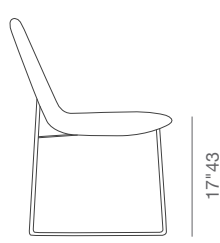

DIMENSIONS

19½"w x 23"d x 32"h

WEIGHT

20 lbs

CUBIC FEET

12

SPECIAL ORDER

min. of 8 required

GENUINE LEATHER

black

WOOL (CAMIRA)

dark grey silver red orange skyblue pistachio turquoise

19½"50

23"58