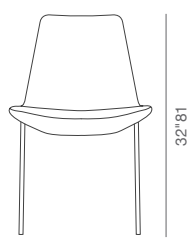

EIFFEL SLED

Eiffel Sled is a contemporary dining chair with a comfortable upholstered seat and backrest on solid chrome steel sled base. Each leg is tipped with a plastic glide embedded into the metal wire. The seat has a steel structure with "S" shape springs for extra flexibility and strength. This steel frame is molded by an injecting polyurethane foam. Eiffel Sled may be upholstered with variety of other colors as a special order with a minimum of quantity required. The chair is suitable for both residential and commercial use.

DIMENSIONS

19½"w x 23"d x 32"h

WEIGHT

20 lbs

CUBIC FEET

12

SPECIAL ORDER

min. of 8 required

GENUINE LEATHER

black

WOOL (CAMIRA)

dark grey silver red orange skyblue pistachio turquoise

19½"50

23"58