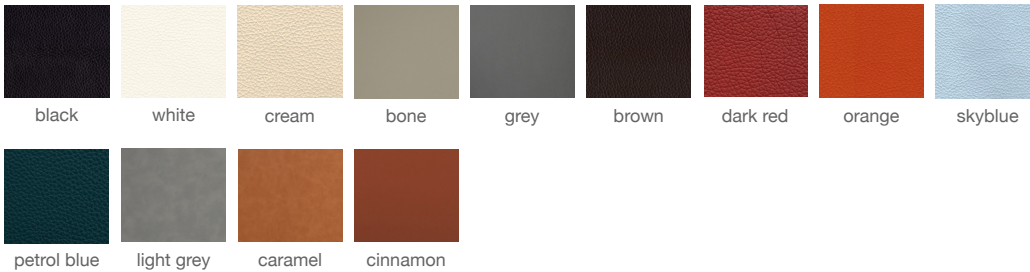

LEATHERETTE

GENUINE LEATHER

PPM