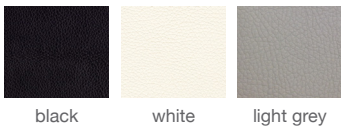

COM

1.1 yd

BASE

- Beech Walnut Finish /
- Beech Walnut Finish /
- Ash Walnut Finish /
- Ash Wenge Finish (Sand-blasted with Brass Footrest)
- American Walnut /
- Natural Ash /
- Black Lacquer Finish

LEATHERETTE