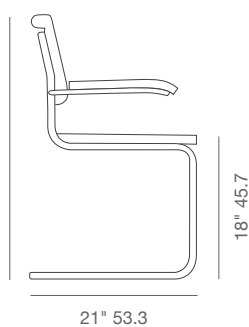

SEAT

natural cane

DIMENSIONS

32"h x 24"w x 21"d

BOX SIZE36" x 25" x 28"
(2pcs/box)**WEIGHT**

15.4 lbs

CUBIC FEET

10.7

SPECIAL ORDER

min. of 24 required

BASE

Chrome

24"61

25" 63.5

21" 53.3

32" 81.2

18" 45.7