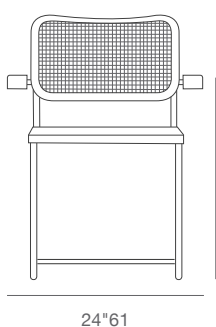

24"61

25" 63.5