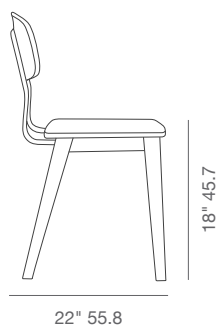

DIMENSIONS

32"h x 21.6"w x 22"d

BOX SIZE

38½"h x 22½"w x 22"d
(2pcs/box)

WEIGHT

17.6 lbs

CUBIC FEET

11

SOFT SEAT (PPM-S)

black

wheat

WOOD SEAT & BACK

plywood walnut veneer

plywood oak veneer

plywood oak black veneer

21.6" 54.8

22" 55.8