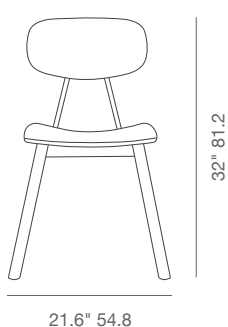

DIMENSIONS

32"h x 21.6"w x 22"d

BOX SIZE

38½"h x 22½"w x 22"d
(2pcs/box)

WEIGHT

17.6 lbs

CUBIC FEET

11

SOFT SEAT (PPM-S)

black

wheat

WOOD SEAT & BACK

plywood walnut veneer

plywood oak veneer

plywood oak black veneer

21.6" 54.8

22" 55.8