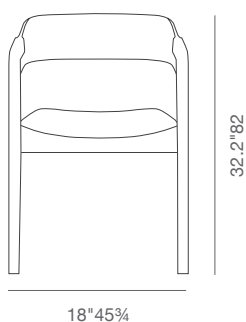

MYNDOS

Academy is an industry style dining chair with a plywood seat and back finished in walnut veneer. The metal legs are finished in matt black and brass gold. It is a stackable chair that is suitable for both residential and commercial use.

PPM-FR

DIMENSIONS

31" h x 22" w x 22" d

BOX SIZE

39½" h x 25½" w x 22" d
(2 pcs/box)

WEIGHT

16 lbs

CUBIC FEET

12.8

SPECIAL ORDER

min. of 24 required

COM

1 yd

FRAME / BASE

Beech Walnut and
Wenge Finish

18°45¼

18°45¼