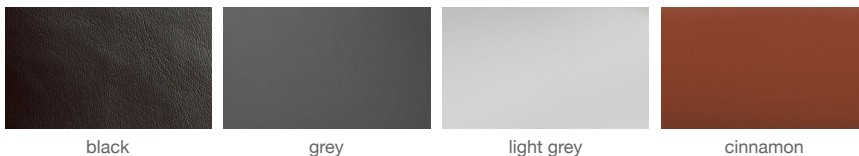

MYNDOS

Academy is an industry style dining chair with a plywood seat and back finished in walnut veneer. The metal legs are finished in matt black and brass gold. It is a stackable chair that is suitable for both residential and commercial use.

PPM-FR

black

grey

light grey

cinnamon

DIMENSIONS

31" h x 22" w x 22" d

BOX SIZE