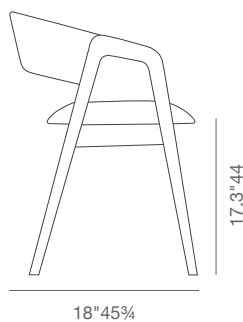

PPM-FR

black

grey

light grey

cinnamon

DIMENSIONS

31" h x 22" w x 22" d

BOX SIZE

39½" h x 25½" w x 22" d
(2 pcs/box)

WEIGHT

16 lbs

CUBIC FEET

12.8

SPECIAL ORDER

min. of 24 required

COM

1 yd

FRAME / BASE

Beech Walnut and
Wenge Finish

18°45¼

18°45¼