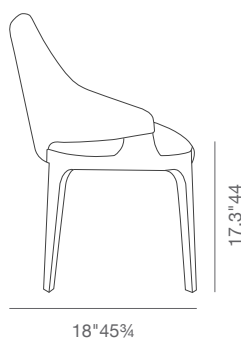

PPM

bone

DIMENSIONS

30.3"h x 23.2"w x 20.9"d

BOX SIZE

31½"h x 24.4"w x 22"d
(1pc/box)

WEIGHT

18.7 lbs

CUBIC FEET

11.3

SPECIAL ORDER

min. of 24 required

COM

1.2 yd

FRAME / BASE

Solid Ash Wood
Walnut Finish

18"45⁶⁴

18"45⁶⁴