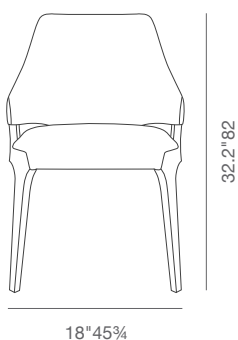

PPM

bone

DIMENSIONS

30.3"h x 23.2"w x 20.9"d

BOX SIZE

31½"h x 24.4"w x 22"d
(1pc/box)

WEIGHT

18.7 lbs

CUBIC FEET

11.3

SPECIAL ORDER

min. of 24 required

COM

1.2 yd

FRAME / BASE

Solid Ash Wood
Walnut Finish

18"45⁶⁴

18"45⁶⁴