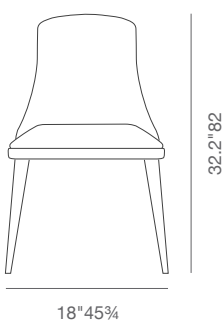

ROMANO - W

Romano-w is a contemporary dining chair with an upholstered seat with American Plywood walnut veneer back. The legs are finished in solid beech walnut finish. Romano-w Dining is designed by the Industrial Modern team and it's suitable for both residential and commercial use.

PPM - FR

bone

grey

cinnamon

DIMENSIONS

34½"h x 21"w x 24"d

BOX SIZE

41½"h x 29½"w x 21½"d
(2pcs/box)

WEIGHT

18 lbs

CUBIC FEET

15.2

SPECIAL ORDER

min. of 24 required

COM

1.2 yd

FRAME / BASE

Beech Wood Walnut Finish

18"45⁶⁴

18"45⁶⁴