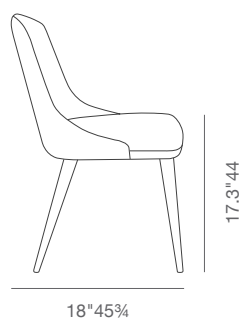

ROMANO - W

Romano-w is a contemporary dining chair with an upholstered seat with American Plywood walnut veneer back. The legs are finished in solid beech walnut finish. Romano-w Dining is designed by the Industrial Modern team and it's suitable for both residential and commercial use.

PPM - FR

bone

grey

cinnamon

DIMENSIONS

34½"h x 21"w x 24"d

BOX SIZE

41½"h x 29½"w x 21½"d
(2pcs/box)

WEIGHT

18 lbs

CUBIC FEET

15.2

SPECIAL ORDER

min. of 24 required

COM

1.2 yd

FRAME / BASE

Beech Wood Walnut Finish

18"45⁶⁴

18"45⁶⁴