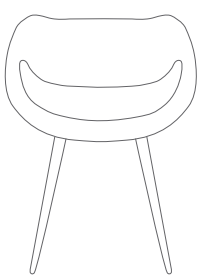

SEMINYAK

Seminyak Ana is a unique dining chair with an upholstered seat that's foam on plywood and backrest on a steel base in black and walnut finish with plastic glide tipped into each foot. This contemporary dining chair is suitable for both residential and commercial use.

PPM-S

black

WOOL (CAMIRA)

red

FABRIC (CAMIRA)

red

DIMENSIONS

31"h x 25"w x 23"d

SPECIAL ORDER

min. of 24 required

COM

1.8 yd

BASE

Black Metal Finish with Brass Bracelet / Black Metal Finish with Chrome Bracelet / Walnut Metal Finish with Chrome Bracelet

25"63½

31"78.7

23"45¼

17"43

27"68½