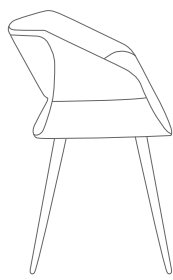

PPM-S

black

WOOL (CAMIRA)

red

FABRIC (CAMIRA)

red

DIMENSIONS

31"h x 25"w x 23"d

SPECIAL ORDER

min. of 24 required

COM

1.8 yd

BASE

Black Metal Finish with Brass Bracelet / Black Metal Finish with Chrome Bracelet / Walnut Metal Finish with Chrome Bracelet

25"63½

31"78.7

23"45¼

17"43

27"68½