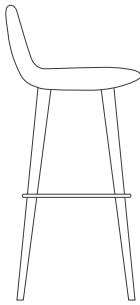

PERA ANA

Pera Ana is a unique stool with a comfortable upholstered seat and backrest on steel legs available in black powder with gold bracelets and footrest and walnut veneer with stainless steel brushed bracelets and footrest. Each leg is tipped with a plastic glide inserted to the foot. The footrests are fixed inside the four-leg frame. The seat has a steel structure with "S" shape springs for extra flexibility and strength. This steel frame molded by an injecting polyurethane foam. The stool is suitable for both residential and commercial use.

off white

GENUINE LEATHER

black

DIMENSIONS

31.4" h x 16" w x 16" d  
37.4" h x 16½" w x 16½" d

SPECIAL ORDER

min. of 24 required

COM

0.8 yd

BASE

Metal Black Finish & Gold /  
Metal Walnut Veneer &  
Stainless Steel

31.4" 79.7  
37.4" 95

16½" 42

23.2" 59  
28.7" 72.8

16½" 42