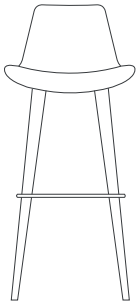

PERA ANA

Pera Ana is a unique stool with a comfortable upholstered seat and backrest on steel legs available in black powder with gold bracelets and footrest and walnut veneer with stainless steel brushed bracelets and footrest. Each leg is tipped with a plastic glide inserted to the foot. The footrests are fixed inside the four-leg frame. The seat has a steel structure with "S" shape springs for extra flexibility and strength. This steel frame molded by an injecting polyurethane foam. The stool is suitable for both residential and commercial use.

off white

GENUINE LEATHER

black

DIMENSIONS

31.4" h x 16" w x 16" d  
37.4" h x 16½" w x 16½" d

SPECIAL ORDER

min. of 24 required

COM

0.8 yd

BASE

Metal Black Finish & Gold /  
Metal Walnut Veneer &  
Stainless Steel

31.4" 79.7  
37.4" 95

16½" 42

23.2" 59  
28.7" 72.8

16½" 42