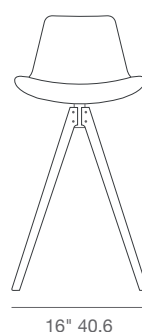

PERA PYRAMID SWIVEL

Pera Pyramid Swivel is a unique counter and bar stool with a comfortable upholstered seat and backrest on a swivel wood base. The seat has a steel structure with “S” shape springs for extra flexibility and strength. This steel frame is molded by an injecting polyurethane foam. Pera Pyramid Swivel is specially recommended for commercial use with its durability.

LEATHERETTE

PPM

WOOL (CAMIRA)

CAMIRA ERA VELVET BOUCLE FABRIC

GENUINE LEATHER

DIMENSIONS

32" h x 16" w x 20½" d
36½" h x 16" w x 20½" d

SPECIAL ORDER

min. of 24 required

COM

0.8 yd

FRAME / BASE

Beech Walnut Finish /
American Walnut /
Natural Ash

32" 81.2
36½" 92.7

24" 61
29" 73.6

20½" 52