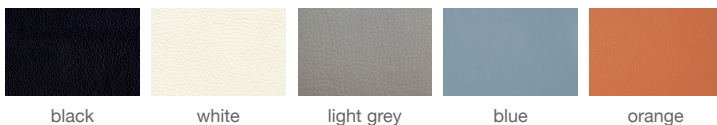

PERA PYRAMID SWIVEL

Pera Pyramid Swivel is a unique counter and bar stool with a comfortable upholstered seat and backrest on a swivel wood base. The seat has a steel structure with “S” shape springs for extra flexibility and strength. This steel frame is molded by an injecting polyurethane foam. Pera Pyramid Swivel is specially recommended for commercial use with its durability.

LEATHERETTE

PPM

WOOL (CAMIRA)

CAMIRA ERA VELVET BOUCLE FABRIC

GENUINE LEATHER

DIMENSIONS

32" h x 16" w x 20½" d
36½" h x 16" w x 20½" d

SPECIAL ORDER