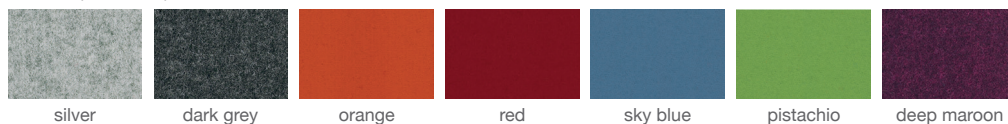

# PERA WIRE

Pera Wire stool is a unique counter and bar stool with a comfortable upholstered seat and backrest on steel wire base finished in various of different colors. Each leg is tipped with a plastic glide embedded into the metal wire. The seat has a steel structure with "S" shape springs for extra flexibility and strength. This steel frame is molded by an injecting polyurethane foam. Pera Wire is suitable for both residential and commercial use.

## LEATHERETTE

black white light grey blue orange

## PPM

black white cream brown bone grey  
 caramel green dark red orange sky blue mint  
 hazelnut brick wheat cinnamon bone/light grey

## WOOL (CAMIRA)

silver dark grey orange red sky blue pistachio deep maroon