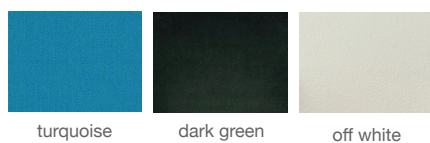

CAMIRA ERA

VELVET

BOUCLE FABRIC

turquoise dark green off white