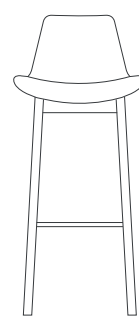

PERA WOOD HB

Pera Wood Handle Back is a unique counter and bar stool with a comfortable upholstered seat and backrest on walnut base. The seat has a steel structure with "S" shape springs for extra flexibility and strength. This steel frame is molded by an injecting polyurethane foam. Pera HB stool is specially recommended for commercial use with its durability.

DIMENSIONS

32" h x 16" w x 20½" d
 36½" h x 16" w x 20½" d

SPECIAL ORDER

min. of 24 required

COM

0.8 yd

FRAME / BASE

Beech Walnut Finish /
 American Walnut

16" 40.6

32" 81.2
 36½" 92.7

20½" 52

24" 61
 29" 73.6