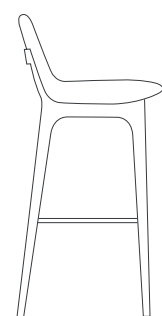

PERA WOOD HB

Pera Wood Handle Back is a unique counter and bar stool with a comfortable upholstered seat and backrest on walnut base. The seat has a steel structure with "S" shape springs for extra flexibility and strength. This steel frame is molded by an injecting polyurethane foam. Pera HB stool is specially recommended for commercial use with its durability.

DIMENSIONS

32" h x 16" w x 20½" d
 36½" h x 16" w x 20½" d

SPECIAL ORDER

min. of 24 required

COM

0.8 yd

FRAME / BASE

Beech Walnut Finish /
 American Walnut

16" 40.6

32" 81.2
 36½" 92.7

20½" 52

24" 61
 29" 73.6