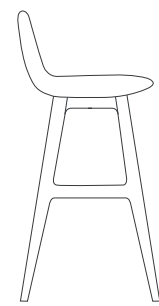

20½" 52

24" 61
29" 73.6