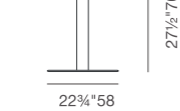

TOP DIMENSIONS

COFFEE

END

LOUNGE

DINING

COUNTER

BAR