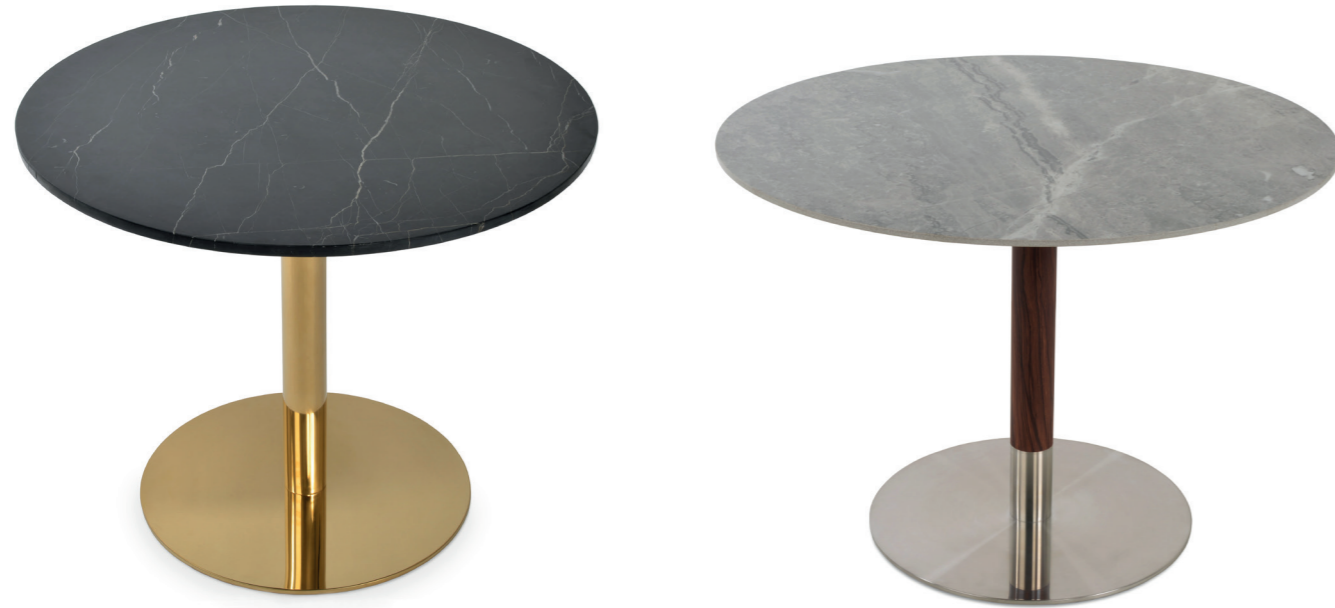

TANGO WOOD

Simple and functional, Tango table demonstrates refined design features with round base finished in chrome, black, white, silver and gold as well as stainless steel available in both brushed and polished. The silver base is free of scratch. MDF table top is available in a white lacquer, walnut veneer, natural oak veneer and natural ash veneer finish.

TOP DIMENSIONS

SQUARE TOPS

COFFEE

END

LOUNGE

DINING

COUNTER

BAR

TOP

POST

COFFEE

END

LOUNGE

DINING

COUNTER & BAR

BASE

TANGO MARBLE

Simple and functional, Tango table demonstrates refined design features with round base finished in chrome, black, white, silver and gold as well as stainless steel available in both brushed and polished. The silver base is free of scratch. The Italian Carrara top is available in a white and black finish. The black marble top is only available with 28" and 36".