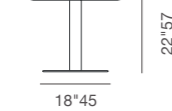

TOP DIMENSIONS

SQUARE TOPS

COFFEE

END

LOUNGE

DINING

COUNTER

BAR