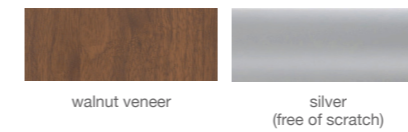

TANGO WOOD

Simple and functional, Tango table demonstrates refined design features with round base finished in chrome, black, white, silver and gold as well as stainless steel available in both brushed and polished. The silver base is free of scratch. MDF table top is available in a white lacquer, walnut veneer, natural oak veneer and natural ash veneer finish.

TOP DIMENSIONS

SQUARE TOPS

COFFEE

END

LOUNGE

DINING

COUNTER

BAR

TOP

POST

COFFEE

END

LOUNGE

DINING

COUNTER & BAR

BASE