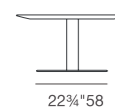

TOP DIMENSIONS

SQUARE TOPS

COFFEE

END

LOUNGE

DINING

COUNTER

BAR