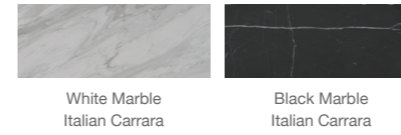

TANGO MARBLE

Simple and functional, Tango table demonstrates refined design features with round base finished in chrome, black, white, silver and gold as well as stainless steel available in both brushed and polished. The silver base is free of scratch. The Italian Carrara top is available in a white and black finish. The black marble top is only available with 28" and 36".

TOP

POST

COFFEE

END

LOUNGE

DINING

COUNTER & BAR

BASE

TOP DIMENSIONS

COFFEE

END

LOUNGE

DINING

COUNTER

BAR