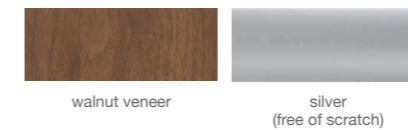

TANGO MARBLE

Simple and functional, Tango table demonstrates refined design features with round base finished in chrome, black, white, silver and gold as well as stainless steel available in both brushed and polished. The silver base is free of scratch. The Italian Carrara top is available in a white and black finish. The black marble top is only available with 28" and 36".

TOP

POST

COFFEE

END

LOUNGE

DINING

COUNTER & BAR

BASE

TOP DIMENSIONS

COFFEE

END

LOUNGE

DINING

COUNTER

BAR