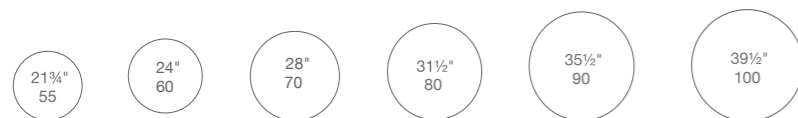

TOP DIMENSIONS

COFFEE

END

LOUNGE

DINING

COUNTER

BAR