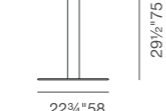

TOP DIMENSIONS

COFFEE

END

LOUNGE

DINING

COUNTER

BAR