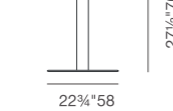

TOP DIMENSIONS

SQUARE TOPS

COFFEE

END

LOUNGE

DINING

COUNTER

BAR