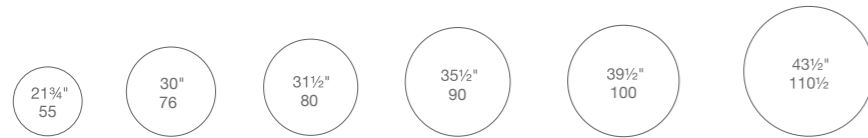

TOP DIMENSIONS

SQUARE TOPS

COFFEE

END

LOUNGE

DINING

COUNTER

BAR