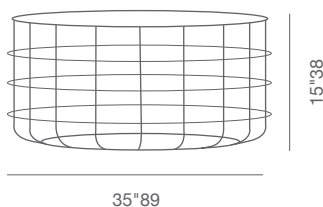

TOP

white marble

TOP

rose gold

black

DIMENSIONS

34" dia x 15"h

BOX SIZE

Top

38.5" x 38.5" x 4"

Base

36.6" x 36.6" x 15.6"

CUBIC FEET

14.7

WEIGHT

61.5 lbs

SPECIAL ORDER

min. of 24 required

BASE

Rose Gold / Black

35"89

15"38