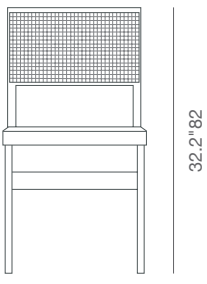

PIERRE J HALF WICKER SOFT SEAT

Pierre J Full Wicker Soft Seat is an elegant dining chair that blends the natural beauty of ash and mindi wood with the durability and comfort of rattan cane. The rattan cane wicker back and upholstered seat offers a luxurious and ergonomic sitting experience, providing both support and relaxation.

DIMENSIONS

31.8"h x 17.3"w x 20.8"d

BOX SIZE

39"h x 26.7"w x 18.8"d
(2pc/box)

WEIGHT

14.3 lbs

CUBIC FEET

11.3

BACK

Synthetic Rattan Cane

FRAME / BASE

Solid Ash Walnut Finish /
Solid Ash Black Finish /
Solid Ash Natural Finish /

BACK

FRAME & BASE

18"45%