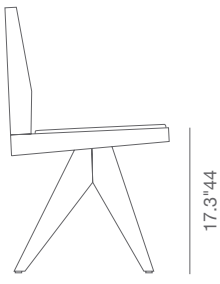

PIERRE J HALF WICKER SOFT SEAT

Pierre J Full Wicker Soft Seat is an elegant dining chair that blends the natural beauty of ash and mindi wood with the durability and comfort of rattan cane. The rattan cane wicker back and upholstered seat offers a luxurious and ergonomic sitting experience, providing both support and relaxation.

DIMENSIONS

31.8"h x 17.3"w x 20.8"d

BOX SIZE

39"h x 26.7"w x 18.8"d
(2pc/box)

WEIGHT

14.3 lbs

CUBIC FEET

11.3

BACK

Synthetic Rattan Cane

FRAME / BASE

Solid Ash Walnut Finish /
Solid Ash Black Finish /
Solid Ash Natural Finish /

BACK

FRAME & BASE

18"45%