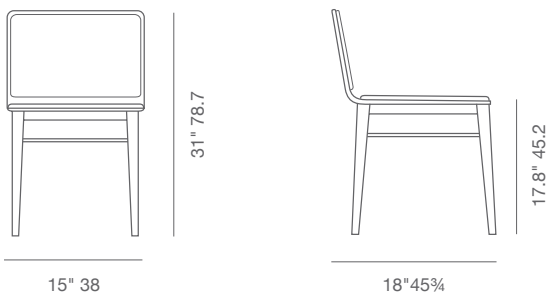

15" 38

18" 45%