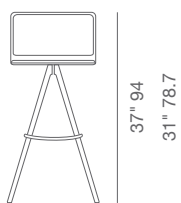

FABRIC (Camira-Era)

turquoise red

15" 40.6

19" 48

DIMENSIONS

37" h x 16" w x 19" d

31" h x 16" w x 19" d

WEIGHT CAP

185 lbs

SPECIAL ORDER

min. of 8 required

COM

0.6 yd

COL

10 sq. ft.

PLYWOOD SEAT