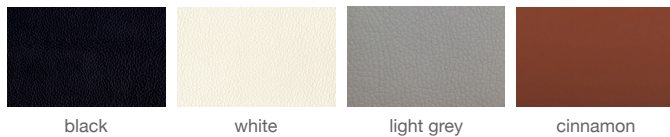

CORONA PYRAMID MW STOOL

Corona Ana is a contemporary stool with a comfortable upholstered seat and backrest on steel legs with walnut veneer steel and black powder. The footrests are available with chrome and brass finish. The stool is suitable for both residential and commercial use.

LEATHERETTE

PPM (FR)

WOOL (CAMIRA)

NUBUCK

BOUCLE

FABRIC (Camira-Era)

16" 40.6

37" 94
31" 78.7