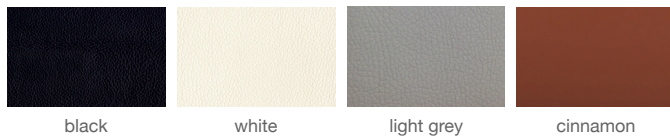

**COL**

10 sq. ft.

**PLYWOOD SEAT**

American Walnut Veneer /  
Natural Veneer

**BASE**

Walnut Veneer Steel  
with Chrome /  
Black Finish with Chrome /  
Black Finish with Brass

**LEATHERETTE**

**PPM (FR)**