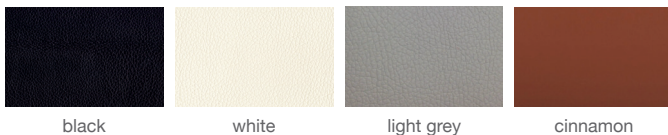

COL

10 sq. ft.

PLYWOOD SEAT

American Walnut Veneer /
Natural Veneer

ROUND BASE

Stainless Steel (Polished)

SQUARE BASE

Stainless Steel (Polished)

LEATHERETTE

black

white

light grey

cinnamon

PPM (FR)

WOOL (CAMIRA)

dark grey

silver

deep maroon

NUBUCK

cognac

smoke grey

smoke coffee

BOUCLE

Off White (Camira)