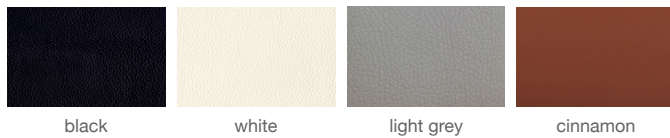

## CORONA PR WOOD STOOL

Corona PR Wood is a contemporary stool with a comfortable upholstered seat and backrest on wood legs available in Beech Walnut, Sungkai White Oak as well as Teak Wenge Finish. The stool is suitable for both residential and commercial use

### LEATHERETTE

black

white

light grey

cinnamon

### WOOL (CAMIRA)

dark grey

silver

deep maroon