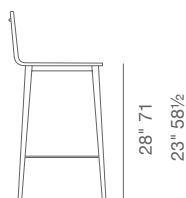

DIMENSIONS

37" h x 16" w x 19" d
32" h x 16" w x 19" d

WEIGHT CAP

235 lbs

SPECIAL ORDER

min. of 8 required

COM

1 yd

BOUCLE

Off White (Camira)

16" 40.6

19" 48