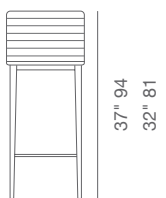

DIMENSIONS

37" h x 16" w x 19" d
32" h x 16" w x 19" d

WEIGHT CAP

235 lbs

SPECIAL ORDER

min. of 8 required

COM

1 yd

BOUCLE

Off White (Camira)

16" 40.6

19" 48