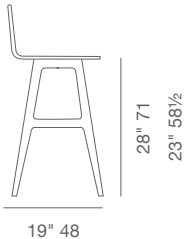

LEATHERETTE

PPM (FR)

WOOL (CAMIRA)

NUBUCK

BOUCLE

**DIMENSIONS**

37" h x 16" w x 19" d  
32" h x 16" w x 19" d

**WEIGHT CAP**

200 lbs

**SPECIAL ORDER**

min. of 8 required

**COM**

1 yd

**COL**

18 sq. ft.

**BASE**