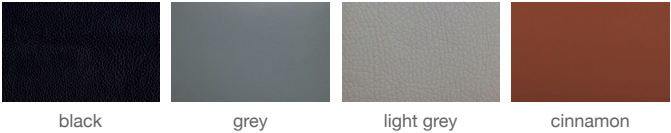

CORONA PR WOOD FULL UPH.

Corona is a contemporary stool with an upholstered seat and backrest on walnut legs. The legs are finished variety of different base options. Corona Wood Full UPH Stool is designed by sohoConcept team and it's suitable for both residential and commercial use.

LEATHERETTE

PPM (FR)

WOOL (CAMIRA)

NUBUCK

BOUCLE

**DIMENSIONS**

37" h x 16" w x 19" d  
32" h x 16" w x 19" d

**WEIGHT CAP**

Beech Walnut Finish /  
Beech Natural Finish /  
Teak Wenge Finish /  
Sungkai White Oak /  
American Walnut

**COUNTER BASE**

Beech Walnut Finish /  
Sungkai White Oak /  
Teak Wenge Finish