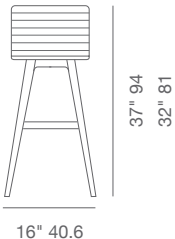

LEATHERETTE

PPM (FR)

WOOL (CAMIRA)

NUBUCK

BOUCLE

**DIMENSIONS**

37" h x 16" w x 19" d  
32" h x 16" w x 19" d

**WEIGHT CAP**

200 lbs

**SPECIAL ORDER**

min. of 8 required

**COM**

1 yd

**COL**

18 sq. ft.

**BASE**