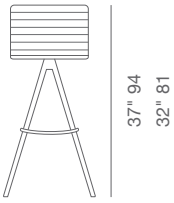

Off White (Camira)

DIMENSIONS

37"h x 16"w x 19"d
32"h x 16"w x 19"d

WEIGHT CAP

235 lbs

SPECIAL ORDER

min. of 8 required

COM