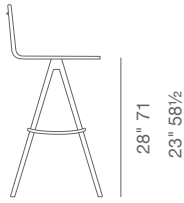

Off White (Camira)

DIMENSIONS

37"h x 16"w x 19"d
32"h x 16"w x 19"d

WEIGHT CAP

235 lbs

SPECIAL ORDER

min. of 8 required

COM