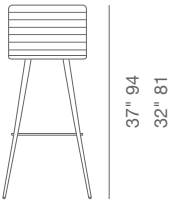

**DIMENSIONS**

37" h x 16" w x 19" d  
32" h x 16" w x 19" d

**WEIGHT CAP**

200 lbs

**SPECIAL ORDER**

min. of 8 required

**COM**

1 yd

deep maroon

NUBUCK

cognac      smoke grey      smoke coffee

BOUCLE

Off White (Camira)

16" 40.6

19" 48