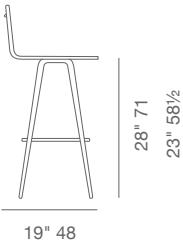

LEATHERETTE

PPM (FR)

WOOL (CAMIRA)

NUBUCK

BOUCLE

DIMENSIONS

37" h x 16" w x 19" d
32" h x 16" w x 19" d

WEIGHT CAP

235 lbs

SPECIAL ORDER

min. of 8 required

COM

1 yd

COL

18 sq. ft.

BASE