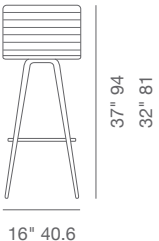

LEATHERETTE

PPM (FR)

WOOL (CAMIRA)

NUBUCK

BOUCLE

DIMENSIONS

37" h x 16" w x 19" d
32" h x 16" w x 19" d

WEIGHT CAP

235 lbs

SPECIAL ORDER

min. of 8 required

COM

1 yd

COL

18 sq. ft.

BASE