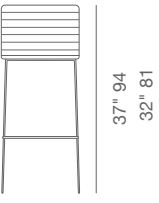

DIMENSIONS

37" h x 16" w x 19" d
32" h x 16" w x 19" d

WEIGHT CAP

235 lbs

SPECIAL ORDER

min. of 8 required

COM

1 yd

BOUCLE

Off White (Camira)

16" 40.6

19" 48