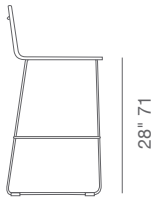

DIMENSIONS

37" h x 16" w x 19" d
32" h x 16" w x 19" d

WEIGHT CAP

235 lbs

SPECIAL ORDER

min. of 8 required

COM

1 yd

COL

18 sq. ft.

BASE

Chrome / Black Finish

LEATHERETTE

black

grey

light grey

BOUCLE

Off White (Camira)

16" 40.6

19" 48