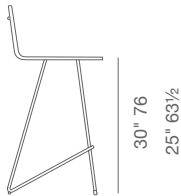

Off White (Camira)

DIMENSIONS

36.5"h x 16"w x 20.5"d
32"h x 16"w x 20.5"d

WEIGHT CAP

230 lbs

SPECIAL ORDER

min. of 8 required

COM

1 yd

COL

28 sq. ft.

BASE

Chrome / Black Finish /
Brass Finish

16" 40.6

20 1/2" 52