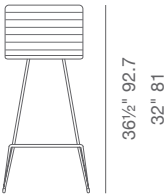

Off White (Camira)

DIMENSIONS

36.5"h x 16"w x 20.5"d
32"h x 16"w x 20.5"d

WEIGHT CAP

230 lbs

SPECIAL ORDER

min. of 8 required

COM

1 yd

COL

28 sq. ft.

BASE

Chrome / Black Finish /
Brass Finish

16" 40.6

20 1/2" 52