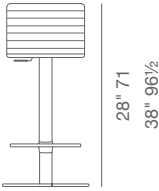

DIMENSIONS

28-38"h x 15"w x 19"d

SQUARE BASE

17.5"d

WEIGHT CAP

185 lbs

SPECIAL ORDER

min. of 8 required

NUBUCK

cognac

smoke grey

smoke coffee

BOUCLE

Off White (Camira)

15" 38

19" 48