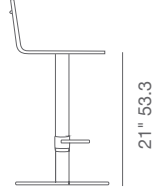

DIMENSIONS

28-38"h x 15"w x 19"d

SQUARE BASE

17.5"d

WEIGHT CAP

185 lbs

SPECIAL ORDER

min. of 8 required

NUBUCK

cognac

smoke grey

smoke coffee

BOUCLE

Off White (Camira)

15" 38

19" 48