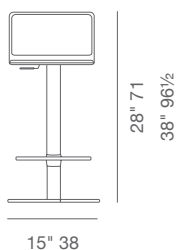

FABRIC (Camira-Era)

turquoise

red

DIMENSIONS

28" - 38"h x 15"w x 19"d

WEIGHT CAP

185 lbs

SPECIAL ORDER