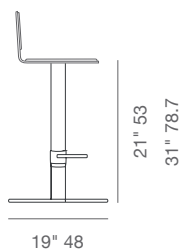

FABRIC (Camira-Era)

turquoise

red

DIMENSIONS

28" - 38"h x 15"w x 19"d

WEIGHT CAP

185 lbs

SPECIAL ORDER