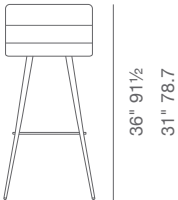

CORONA ANA COMFORT

Corona is a contemporary stool with a molded plywood seat with comfort seat pad and and backrest on steel legs available in black powder with gold bracelets and footrest and walnut veneer with stainless steel brushed bracelets and footrest. Corona Ana Comfort Stools is designed by sohoConcept team and it's suitable for both residential and commercial use.

DIMENSIONS

36" h x 15" w x 19" d
31" h x 15" w x 19" d

WEIGHT CAP

185 lbs

SPECIAL ORDER

min. of 8 required

COM

0.8 yd

COL

14 sq. ft.

BAR BASE

Walnut Veneer /
Black Finish (Chrome) /
Black Finish (Brass)

LEATHERETTE

PPM (FR)

NUBUCK

WOOL (CAMIRA)

15" 38