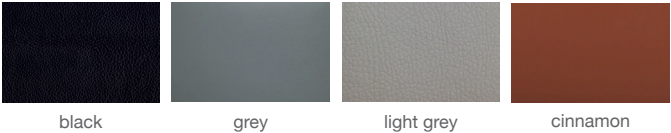

CORONA PISTON COMFORT (T Footrest)

Corona Piston Comfort T Footrest is a contemporary stool with a comfortable upholstered seat and backrest on an adjustable gas piston base which swivels and also adjusts easily from a counter height to a bar height with a lever that activates the gas piston mechanism. The solid steel round and square base is available in brushed or polished stainless steel. The stool is suitable for both residential and commercial use.

LEATHERETTE

black grey light grey cinnamon

PPM (FR)

NUBUCK

cognac smoke grey

WOOL (CAMIRA)

dark grey silver

DIMENSIONS