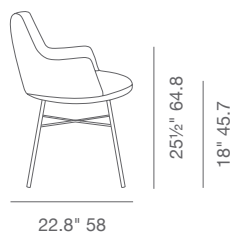

DIMENSIONS

31.8"h x 24"w x 22.8"d

WEIGHT

13 lbs

CUBIC FEET

8.5

SPECIAL ORDER

min. of 8 required

cherry

31.8" 80.7

24" 61

25 1/2" 64.8

18" 45.7

22.8" 58