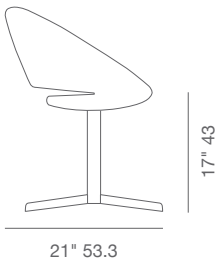

CRESCENT 4 STAR SWIVEL

Crescent 4 Star is a contemporary dining chair with a comfortable upholstered seat and backrest on a 4 star matt brushed nickel base. The chrome base is available with automatic memory swivel option that is very convenient. The seat has a steel structure with "S" shape springs for extra flexibility and strength. This steel frame is molded by an injecting polyurethane foam. Crescent 4 Star is suitable for both residential and commercial use.

PPM

CAMIRA WOOL

VELVET

DIMENSIONS

29 1/2" h x 23.75" w x 21" d

WEIGHT CAP

350 lbs

SPECIAL ORDER