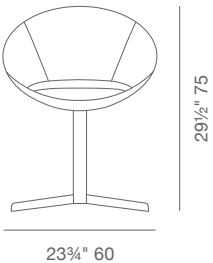

CRESCENT 4 STAR SWIVEL

Crescent 4 Star is a contemporary dining chair with a comfortable upholstered seat and backrest on a 4 star matt brushed nickel base. The chrome base is available with automatic memory swivel option that is very convenient. The seat has a steel structure with "S" shape springs for extra flexibility and strength. This steel frame is molded by an injecting polyurethane foam. Crescent 4 Star is suitable for both residential and commercial use.

PPM

CAMIRA WOOL

VELVET

DIMENSIONS

29 1/2" h x 23.75" w x 21" d

WEIGHT CAP

350 lbs

SPECIAL ORDER